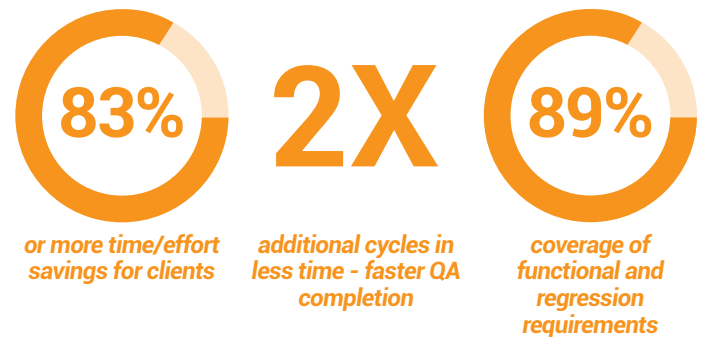

gx|quality™

CI/CV/CD, Quality Processes
and Automation

GxQuality™ provides end-to-end quality assurance leveraging automation to generate test scenarios and data which validates project test results leveraging CI/CD, CV. This solution builds traceability to test conditions and test data with the availability of onshore/offshore team managed services. We specialize in comprehensive, enterprise-wide testing solutions including DevOps, CI/CD, CV and release management solutions.

Automated Software Quality Control Application

Utilizing a proven blend of custom and off-the-shelf commercial tools and metrics-driven QA best practice methodologies, GalaxE Assurance Service is both internal/external client-facing with the primary objective of ensuring quality in all deliverables. The QA practice is supported by well-rounded teams of SMEs who work with project teams in ensuring timely and successful delivery of the work product.