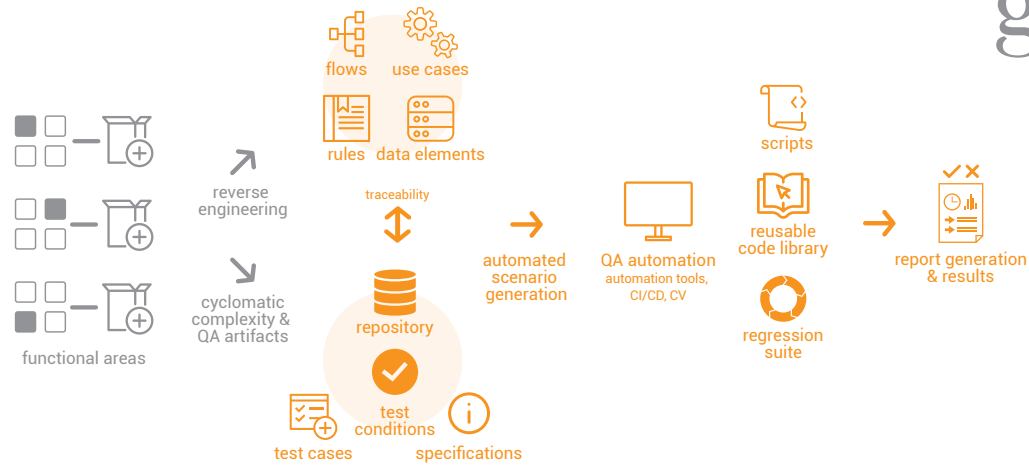

gx|quality™

CI/CV/CD, Quality Processes
and Automation

GxQuality™ provides end-to-end quality assurance leveraging automation to generate test scenarios and data which validates project test results leveraging CI/CD, CV. This solution builds traceability to test conditions and test data with the availability of onshore/offshore team managed services. We specialize in comprehensive, enterprise-wide testing solutions including DevOps, CI/CD, CV and release management solutions.

Automated Software Quality Control Application

Utilizing a proven blend of custom and off-the-shelf commercial tools and metrics-driven QA best practice methodologies, GalaxE Assurance Service is both internal/external client-facing with the primary objective of ensuring quality in all deliverables. The QA practice is supported by well-rounded teams of SMEs who work with project teams in ensuring timely and successful delivery of the work product.

Key features of GxQuality™ include:

- **Functional and Non-Functional Testing** - Responsibility based testing (RBT), test automation, system and user acceptance, integration and performance testing
- **Test Script Generation** - Coverage manager including rules engine (risk or change based) and capture use, invocation across landscape and maps updates
- **Test Data Management** - Synthetic data, data selection, and harness
- **Test Results Validation** - Stage gate feature, test results, workflow opportunities opportunities
- **Specialized Testing** - Web services/SQA, database and middleware, and business process testing, compliance, and validation services
- **Regression Testing** - Automation minimizes long-term efforts
- **Certification + Reverse Certification** - Expertise in consolidation, modernization/upgrades, M&A integration and platform migration