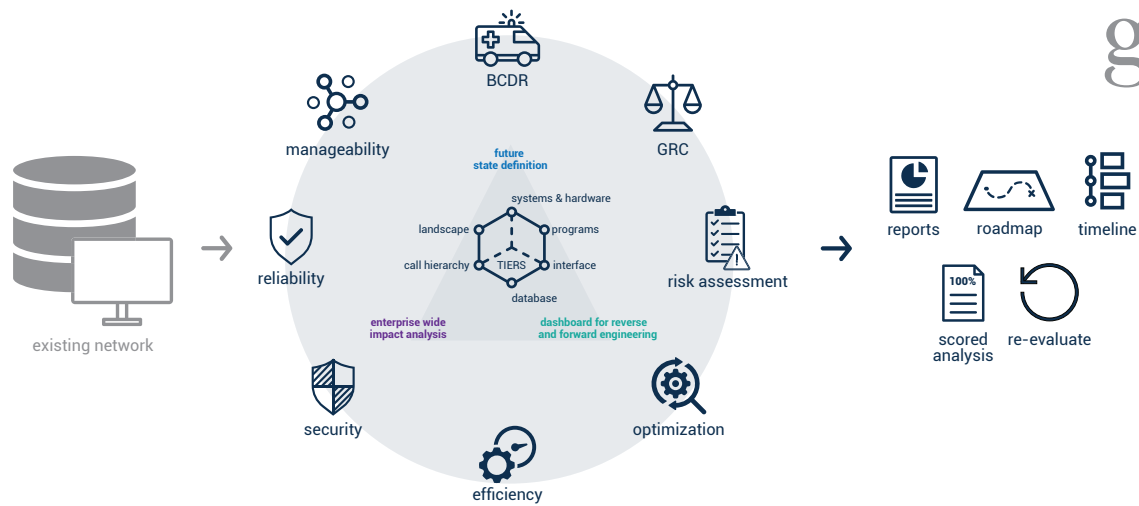

gx|infra™

Comprehensive Infrastructure
Readiness and Optics

GxInfra™ is a full-scale end-to-end service that evaluates steady-state data center environments to enhance efficiency, reliability, dependability and security. Leveraging data center infrastructure management expertise, our automated services provide the optics necessary to refine and improve data center performance.

Complete Infrastructure Optics

GxInfra™ goes far beyond network discovery and documentation - it provides real, added value intelligence to your IT assessments. Our proprietary data collectors compare multiple data points to uncover hard to detect issues, measure risk based on impact to the network, suggest recommended fixes and track remediation progress.

Key features of GxInfra™ include:

- Cross platform functionality
- L2 & L3 network diagram complete with single points of failure and choke points
- Network optimization and benchmarking to draw on regional architecture and DCIM metrics for comparison and rating
- Artificial intelligence (AI) and machine learning (ML) technology enables a reduction in human error
- Fully-automated response to incident mitigation and security remediation allows for faster response times for detection and isolation which allows your network to protect itself without the dependability on human intervention
- Reduced dependence on tribal knowledge
- Elevates roles of service provider staff to: scientists, decision makers, advisors and very often, stewards of key business info, provider of best practices and factory environments
- Reduces headcount, time, cost of delivery: troubleshooting, major changes, risky changes, re-platforming and M&A