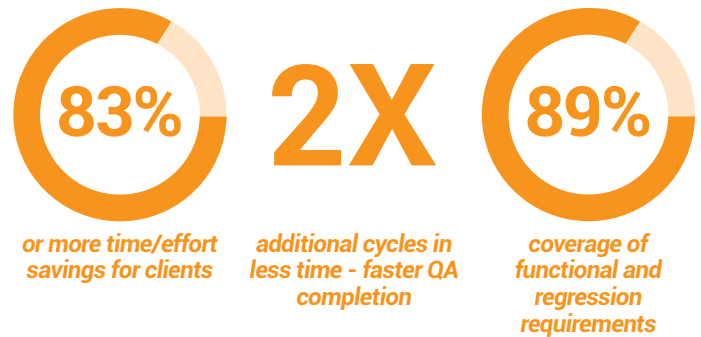

Automated Software Quality Control Application

Utilizing a proven blend of custom and off-the-shelf commercial tools and metrics-driven QA best practice methodologies, GalaxE Assurance Service is both internal/external client-facing with the primary objective of ensuring quality in all deliverables. The QA practice is supported by well-rounded teams of SMEs who work with project teams in ensuring timely and successful delivery of the work product.

Key features of GxQuality™ include:

- **Functional and Non-Functional Testing** - Responsibility based testing (RBT), test automation, system and user acceptance, integration and performance testing
- **Test Script Generation** - Coverage manager including rules engine (risk or change based) and capture use, invocation across landscape and maps updates
- **Test Data Management** - Synthetic data, data selection and harness
- **Test Results Validation** - Stage gate feature, test results, workflow opportunities
- **Specialized Testing** - Web services/SQA, database and middleware and business process testing, compliance and validation services
- **Regression Testing** - Automation minimizes long-term efforts
- **Certification + Reverse Certification** - Expertise in consolidation, modernization/upgrades, M&A integration and platform migration

Points of value:

- Automated regression testing drives faster capabilities to market
- Complete QA infrastructure automated and optimized for your environment

To unleash the full power of GxQuality™, use with:

gxprime™ + gxtrace™

GxQuality™ - Comprehensive enterprise wide automated assurance services.

www.galaxe.com