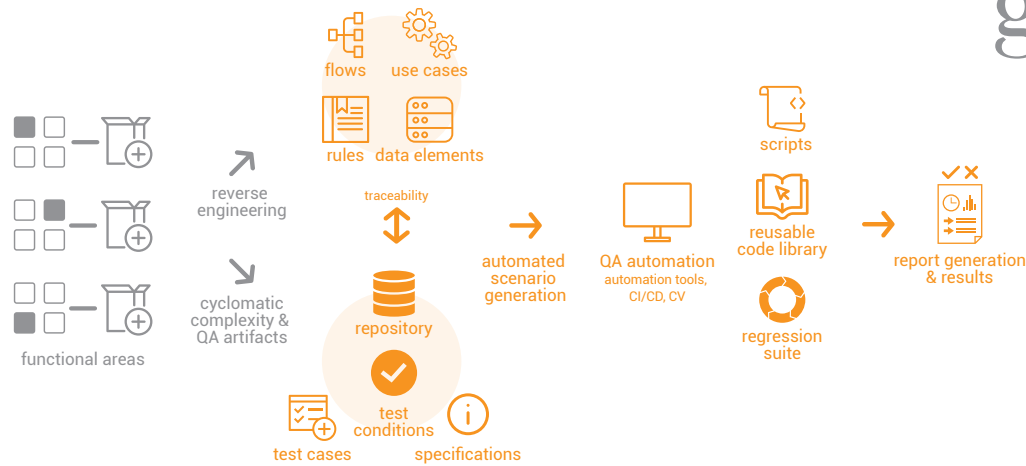

gx|quality™

CI/CV/CD, Quality Processes  
and Automation

GxQuality™ provides end-to-end quality assurance leveraging automation to generate test scenarios and data which validates project test results leveraging CI/CD, CV. This solution builds traceability to test conditions and test data with the availability of onshore/offshore team managed services. We specialize in comprehensive, enterprise wide testing solutions including DevOps, CI/CD, CV and release management solutions.

### Automated Software Quality Control Application

Utilizing a proven blend of custom and off-the-shelf commercial tools and metrics-driven QA best practice methodologies, GalaxE Assurance Service is both internal/external client-facing with the primary objective of ensuring quality in all deliverables. The QA practice is supported by well-rounded teams of SMEs who work with project teams in ensuring timely and successful delivery of the work product.

Key features of GxQuality™ include:

- **Functional and Non-Functional Testing** - Responsibility based testing (RBT), test automation, system and user acceptance, integration and performance testing
- **Test Script Generation** - Coverage manager including rules engine (risk or change based) and capture use, invocation across landscape and maps updates
- **Test Data Management** - Synthetic data, data selection and harness
- **Test Results Validation** - Stage gate feature, test results, workflow opportunities
- **Specialized Testing** - Web services/SQA, database and middleware and business process testing, compliance and validation services
- **Regression Testing** - Automation minimizes long-term efforts
- **Certification + Reverse Certification** - Expertise in consolidation, modernization/upgrades, M&A integration and platform migration